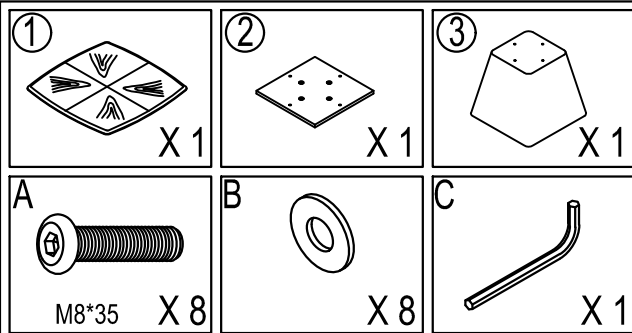

# ASSEMBLY INSTRUCTIONS

DINING TABLE MODEL#: UCT23034

1

2