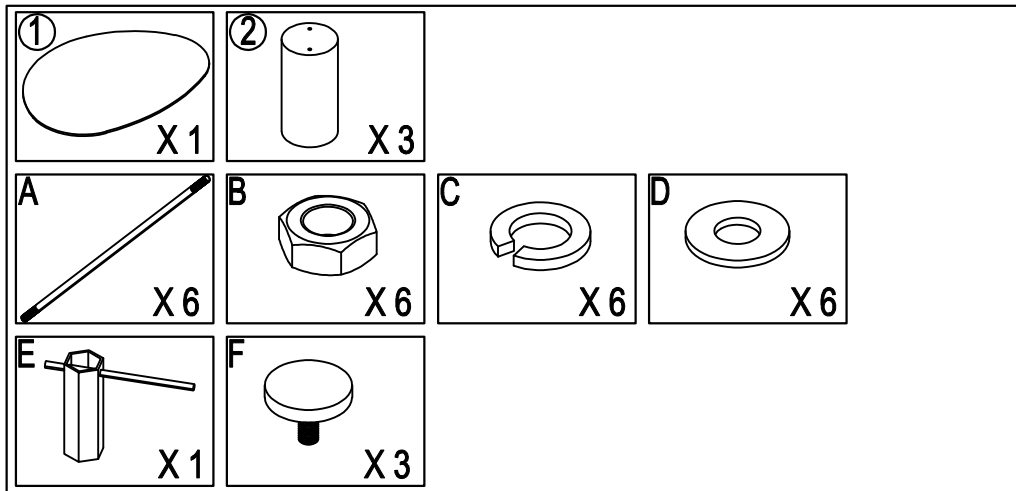

ASSEMBLY INSTRUCTIONS

DINING TABLE MODEL#: UCT24053

1

2