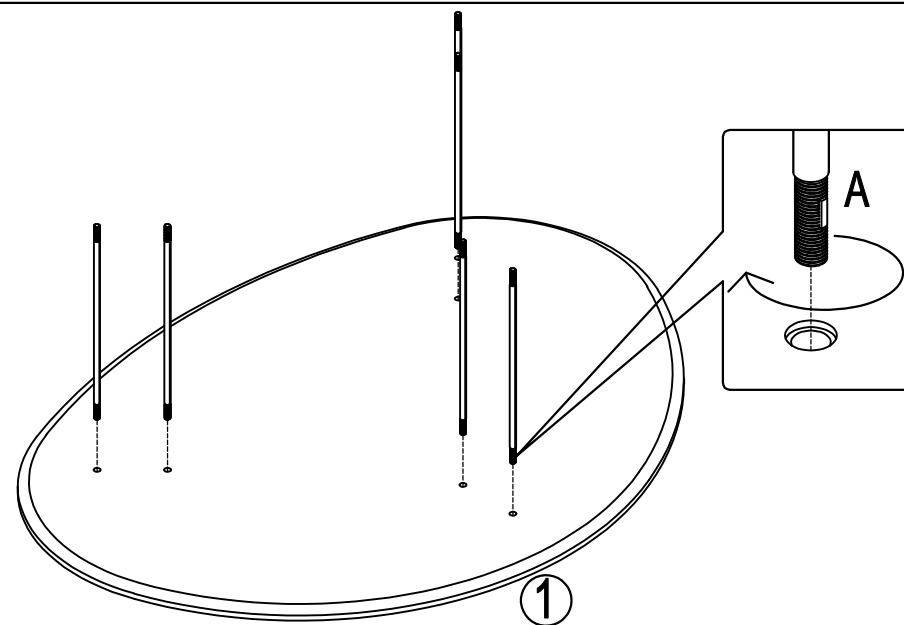

ASSEMBLY INSTRUCTIONS

DINING TABLE MODEL#: UCT24053

1

2