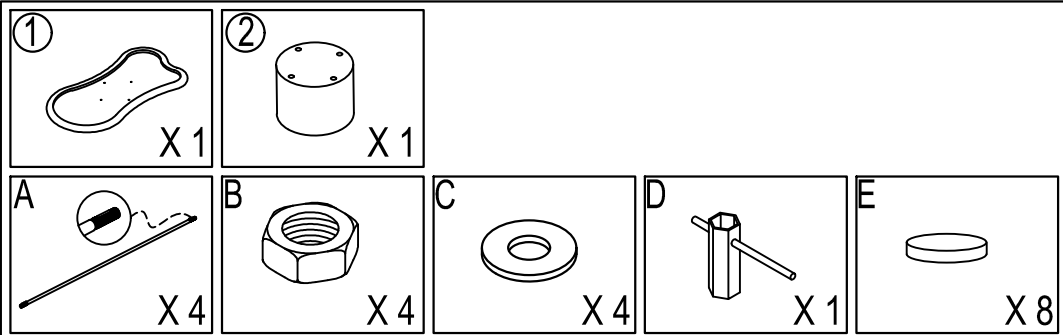

# ASSEMBLY INSTRUCTIONS

DINING TABLE MODEL#: UCT24020

1

2

3